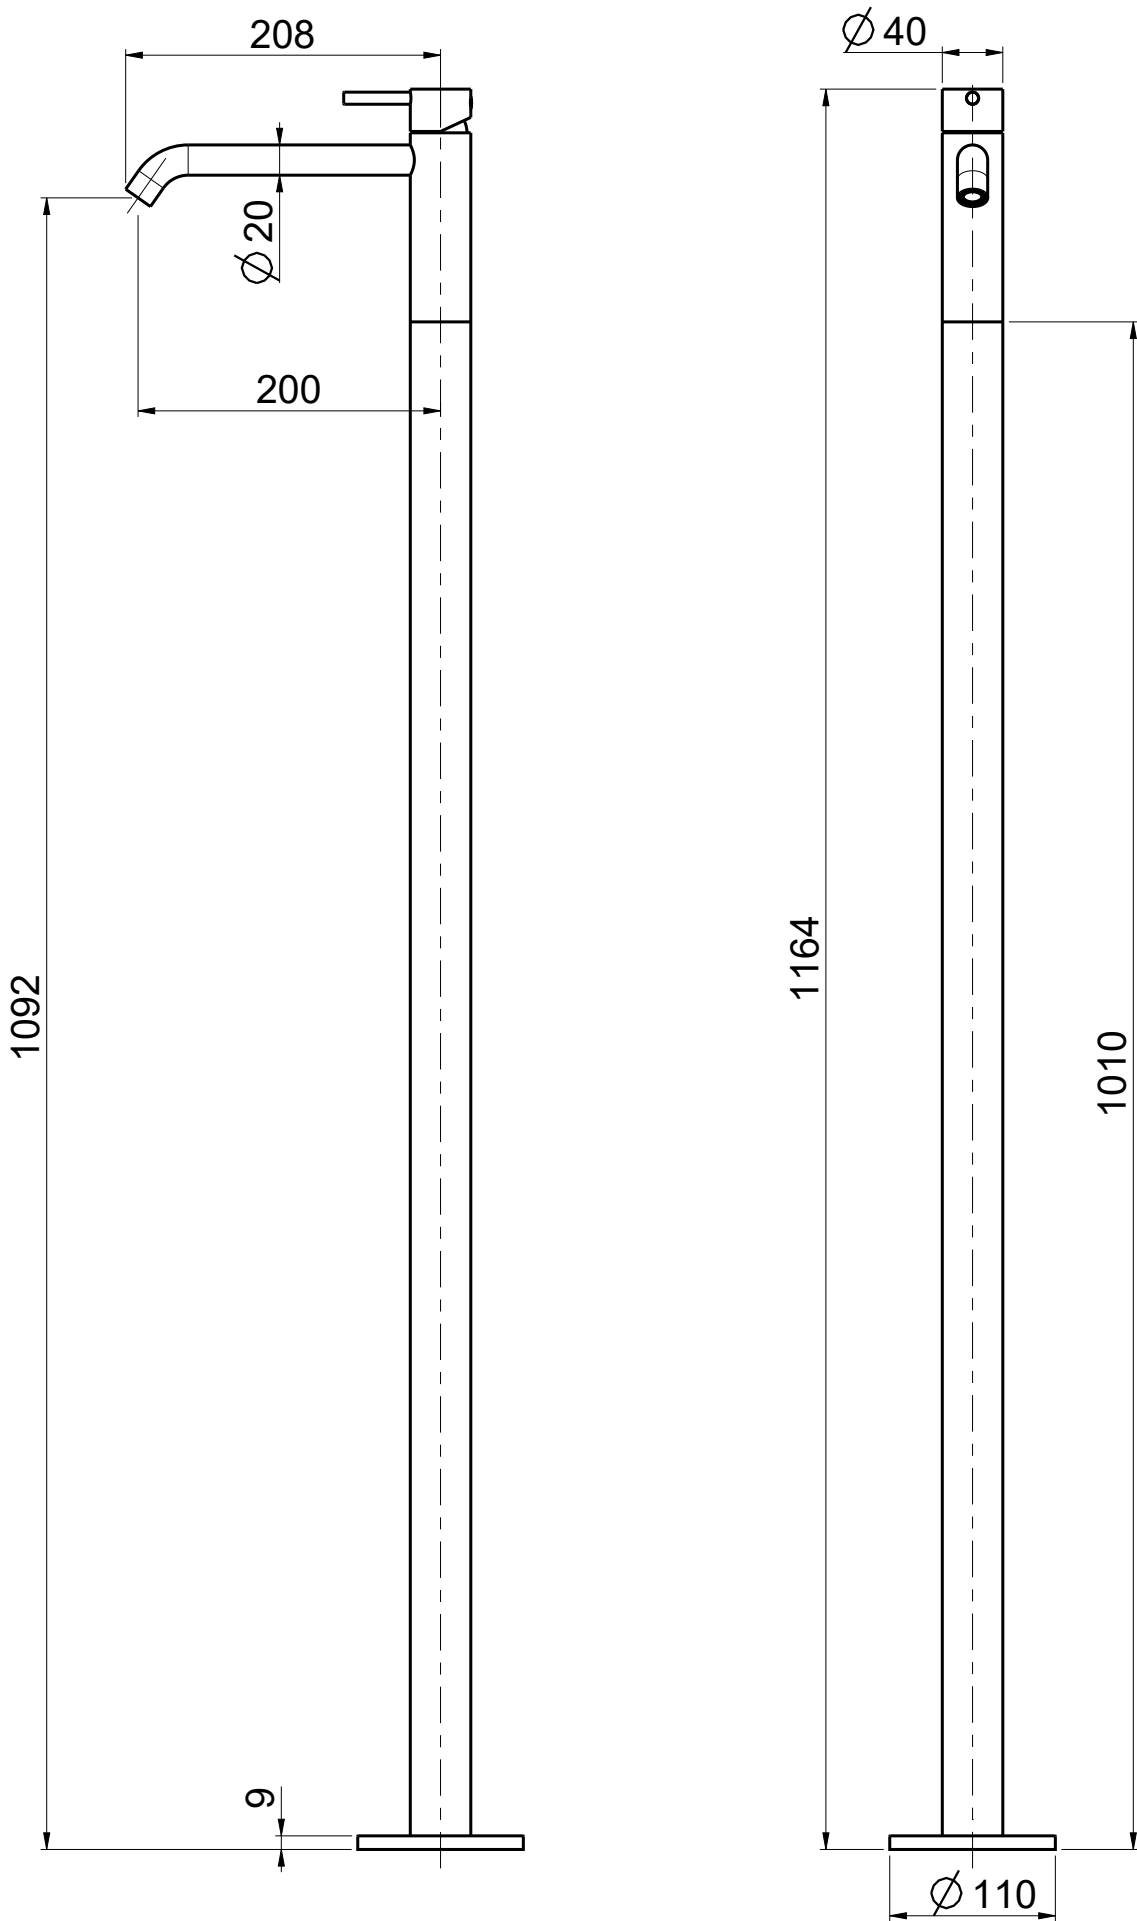

This drawing / specification is the property of OIOLI RubINETterie and must not be copied in part or whole without prior written permission of OIOLI RubINETterie.

OIOLI
ITALY
e-mail: tecnico@oioli.com
Via Pul Stretta, 10/12
28024 Gozzano (No)
ITALY

DATE	SIGNATURE	PROJECT	SCALE	NOTE	
DRAFTSMAN			1:5	MADE IN ITALY	
DESCRIPTION				ITEM	
PARTI ESTERNE LAVABO A PAVIMENTO LIFE				LIEP003RO